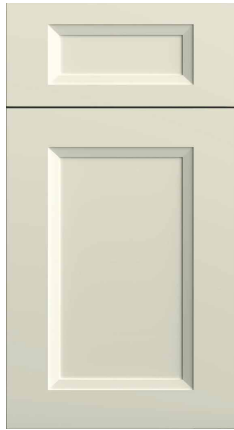

Sydney⁺

Sides:	1/4" Applied Finished ends (Need to specify, additional charge)
Hardware:	<i>blum</i> soft-close, 6 way adjustable clip-on hinges, full extension drawer glides
SKU Nomenclature:	Paint: SBP-B30 / Specify color number | Stain: SKP-B30 / Specify color number

---

Sleek White

101