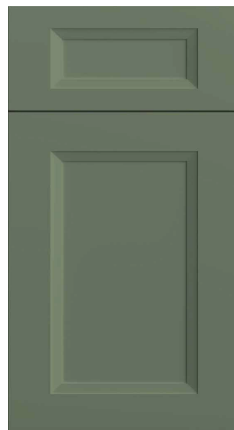

Evergreen

107