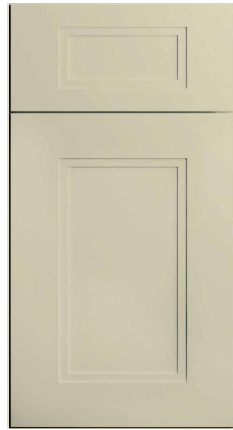

Fashion⁺

Plus⁺

Sides:	1/4" Applied Finished ends (Need to specify, additional charge)
Hardware:	<i>blum</i> soft-close, 6 way adjustable clip-on hinges, full extension drawer glides
SKU Nomenclature:	FBP-B30 / Specify color number

101

Linen

102

103

104

105

106

107

108

109

110