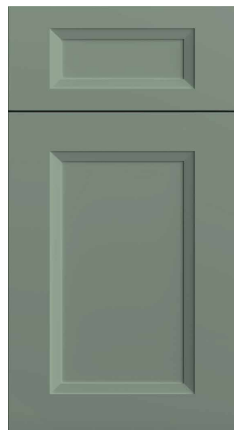

Sydney⁺

Sides:	1/4" Applied Finished ends (Need to specify, additional charge)
Hardware:	<i>blum</i> soft-close, 6 way adjustable clip-on hinges, full extension drawer glides
SKU Nomenclature:	Paint: SBP-B30 / Specify color number | Stain: SKP-B30 / Specify color number

---

101

102

103

104

Sage

106

107

108

109