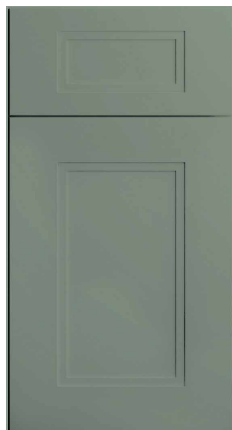

Fashion⁺

Plus⁺

Sides:	1/4" Applied Finished ends (Need to specify, additional charge)
Hardware:	<i>blum</i> soft-close, 6 way adjustable clip-on hinges, full extension drawer glides
SKU Nomenclature:	FBP-B30 / Specify color number

101

102

103

104

105

Sage

106

107

108

109

110