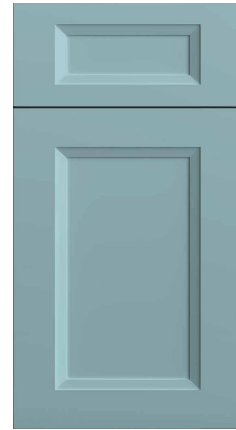

Mountain Stream

104