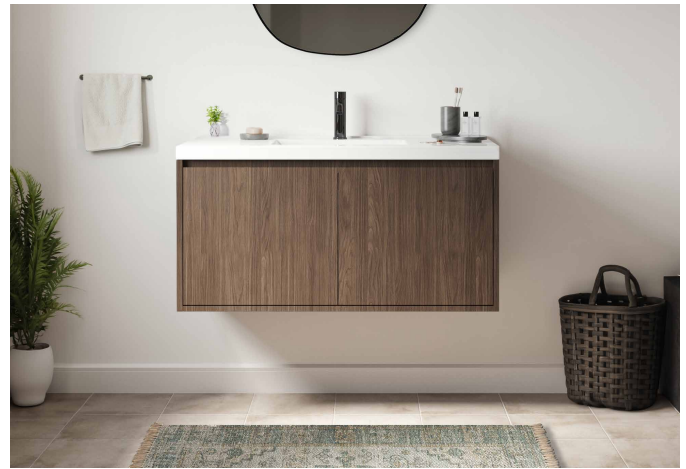

Milano

Polar White

SL400

Gloss

Sand

SL402

Matte

Modern and sophisticated is the perfect way to describe the all-new Surelle vanity collection by CNC Cabinetry®. This beautiful, wall-hung vanity is available in eight trendy finishes to fit any bathroom decor, that will enhance the bathroom of your dreams.