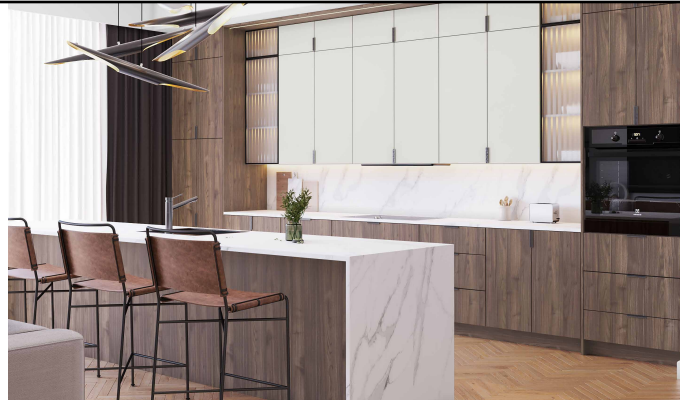

Classic

58

The Classic Collection features a frameless box construction, and comes in either a white satin finish with full extension metal drawer boxes, or with a maple interior and solid wood dovetail drawer boxes.